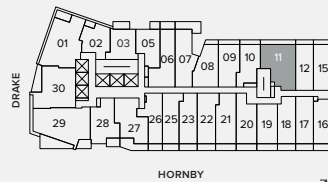

1B

1 Bed

INTERIOR	726 s.f.
BALCONY	222 s.f.
TOTAL	948 s.f.

Level 8

Level 9

**burrard
PLACE**

RENTALS

This is not an offering for sale. Any such offering can only be made with a disclosure statement. The developer reserves the right to make changes and modifications to the information contained herein without prior notice.