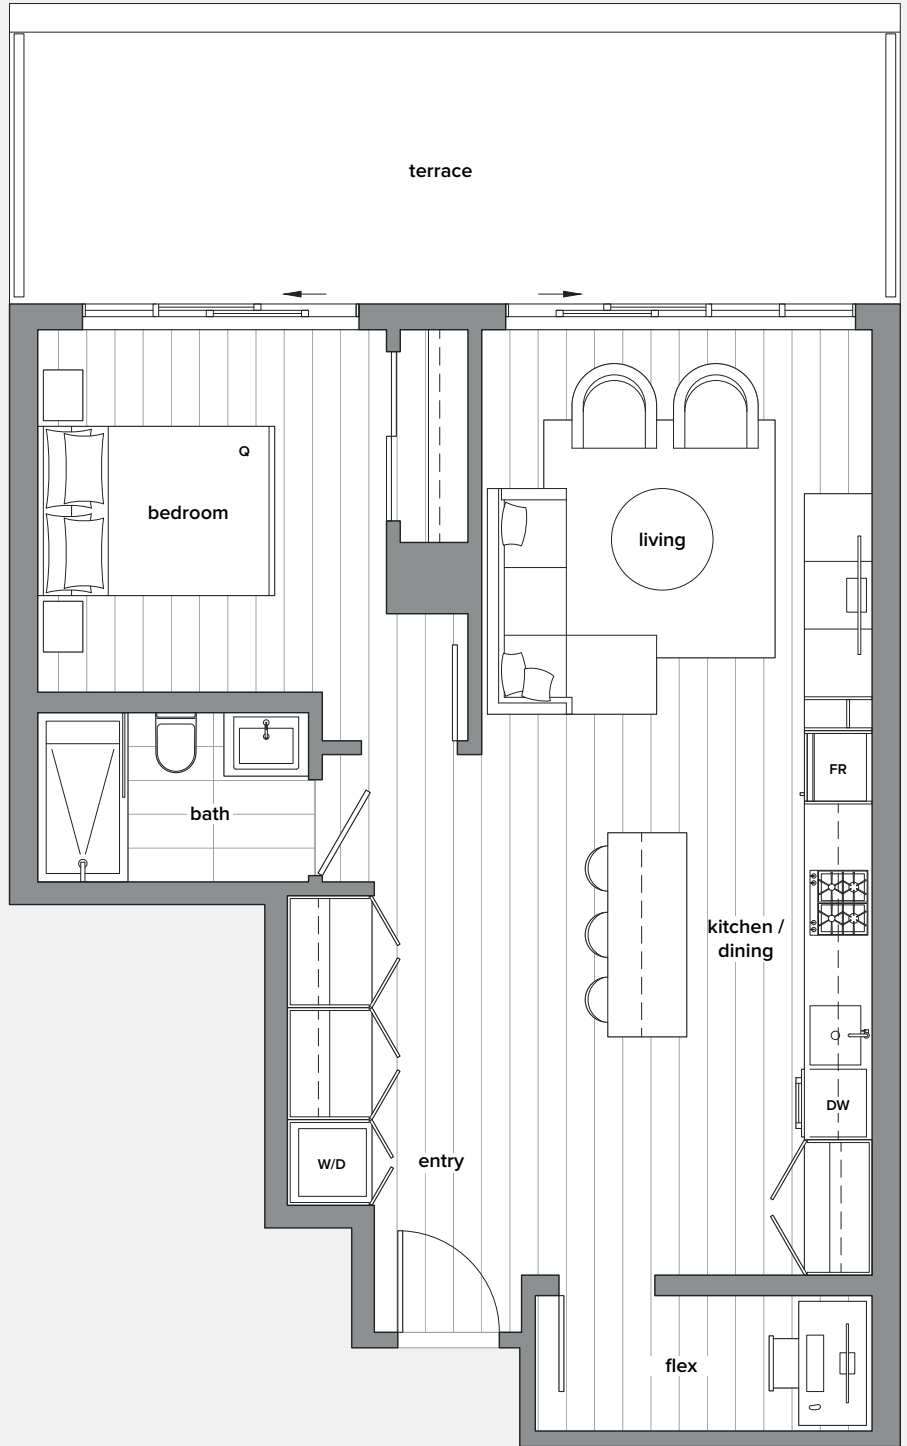

1B

1 Bed

INTERIOR	726 s.f.
BALCONY	222 s.f.
TOTAL	948 s.f.

Level 8

Level 9

**burrard
PLACE**

RENTALS

This is not an offering for sale. Any such offering can only be made with a disclosure statement. The developer reserves the right to make changes and modifications to the information contained herein without prior notice.