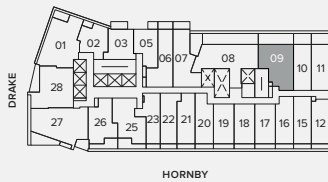

1B

1 Bed

INTERIOR	726 s.f.
BALCONY	222 s.f.
TOTAL	948 s.f.

Level 8

Level 9

**burrard
PLACE**

RENTALS

This is not an offering for sale. Any such offering can only be made with a disclosure statement. The developer reserves the right to make changes and modifications to the information contained herein without prior notice.