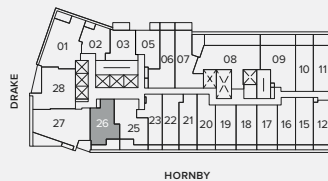

1D

1 Bed

INTERIOR	573 s.f.
BALCONY	119 s.f.
TOTAL	692 s.f.

LINE OF BALCONY AT UNIT 928

Level 8

Level 9

**burrard
PLACE**

RENTALS