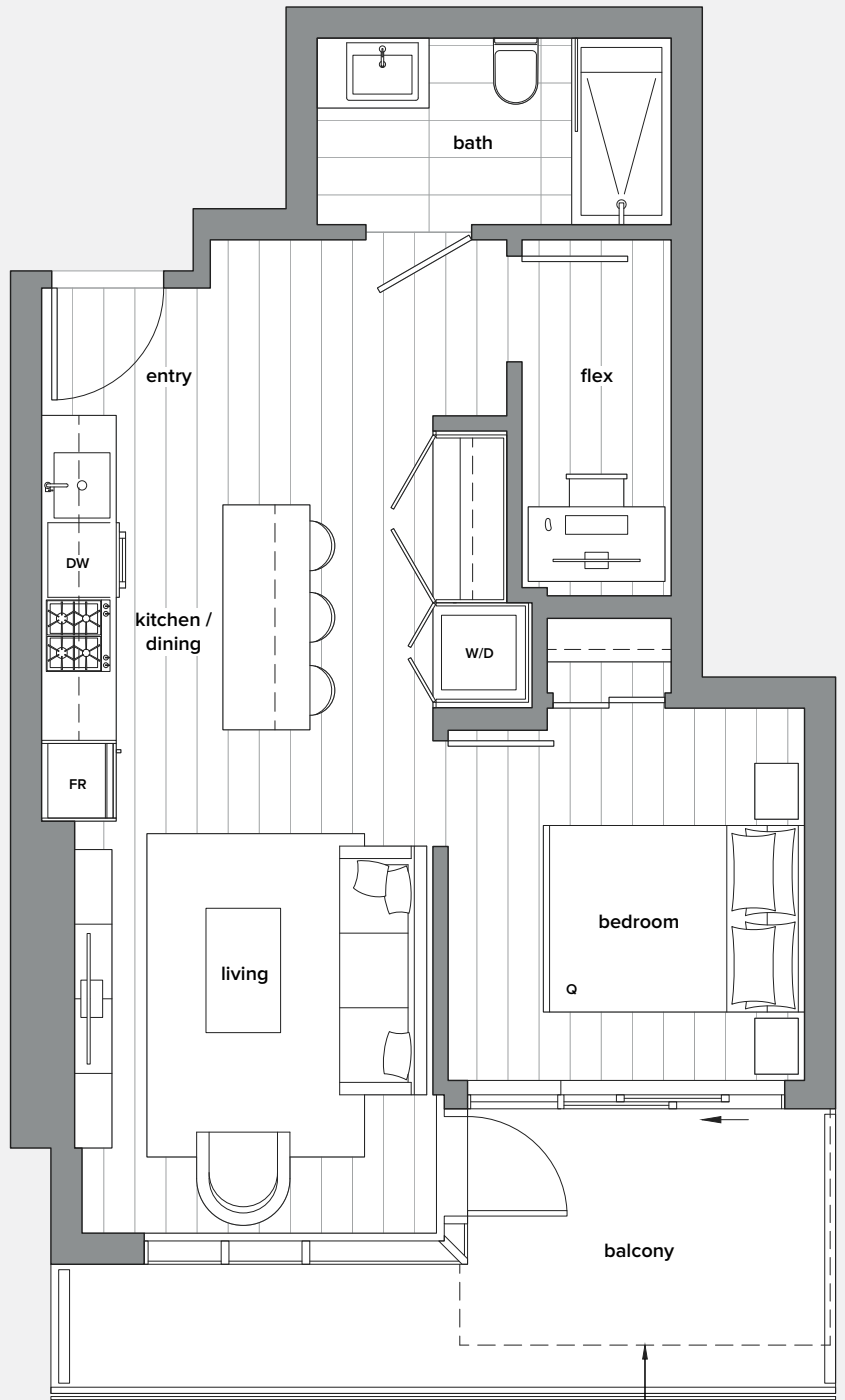

1D

1 Bed

INTERIOR	573 s.f.
BALCONY	119 s.f.
TOTAL	692 s.f.

LINE OF BALCONY AT UNIT 928

Level 8

Level 9

**burrard
PLACE**

RENTALS