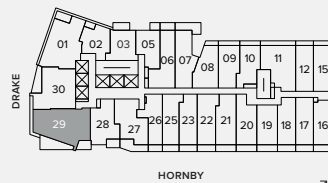

20

2 Bed

INTERIOR	966 s.f.
BALCONY	133 s.f.
TOTAL	1,099 s.f.

**burrard
PLACE**

RENTALS

Level 8

Level 9

This is not an offering for sale. Any such offering can only be made with a disclosure statement. The developer reserves the right to make changes and modifications to the information contained herein without prior notice.