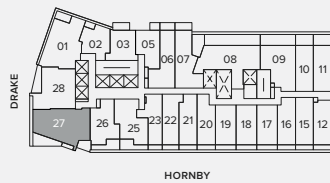

20

2 Bed

INTERIOR	966 s.f.
BALCONY	133 s.f.
TOTAL	1,099 s.f.

**burrard
PLACE**

RENTALS

Level 8

Level 9

This is not an offering for sale. Any such offering can only be made with a disclosure statement. The developer reserves the right to make changes and modifications to the information contained herein without prior notice.