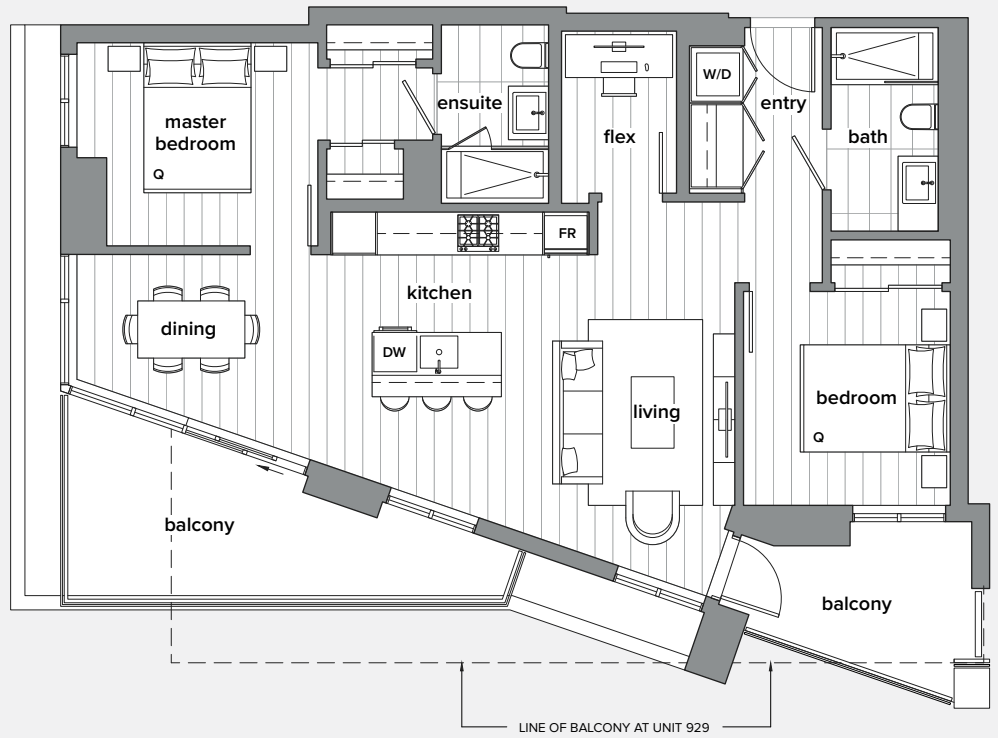

20

2 Bed

INTERIOR	966 s.f.
BALCONY	133 s.f.
TOTAL	1,099 s.f.

**burrard
PLACE**

RENTALS

Level 8

Level 9

This is not an offering for sale. Any such offering can only be made with a disclosure statement. The developer reserves the right to make changes and modifications to the information contained herein without prior notice.