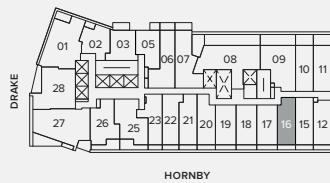

605

Studio

INTERIOR	442 s.f.
BALCONY	49 s.f.
TOTAL	491 s.f.

**burrard
PLACE**

RENTALS

Level 8

Level 9

This is not an offering for sale. Any such offering can only be made with a disclosure statement. The developer reserves the right to make changes and modifications to the information contained herein without prior notice.