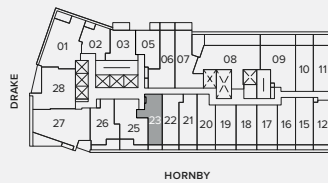

S14

Studio

INTERIOR	457 s.f.
BALCONY	39 s.f.
TOTAL	496 s.f.

Level 8

Level 9

**burrard
PLACE**

RENTALS

This is not an offering for sale. Any such offering can only be made with a disclosure statement. The developer reserves the right to make changes and modifications to the information contained herein without prior notice.